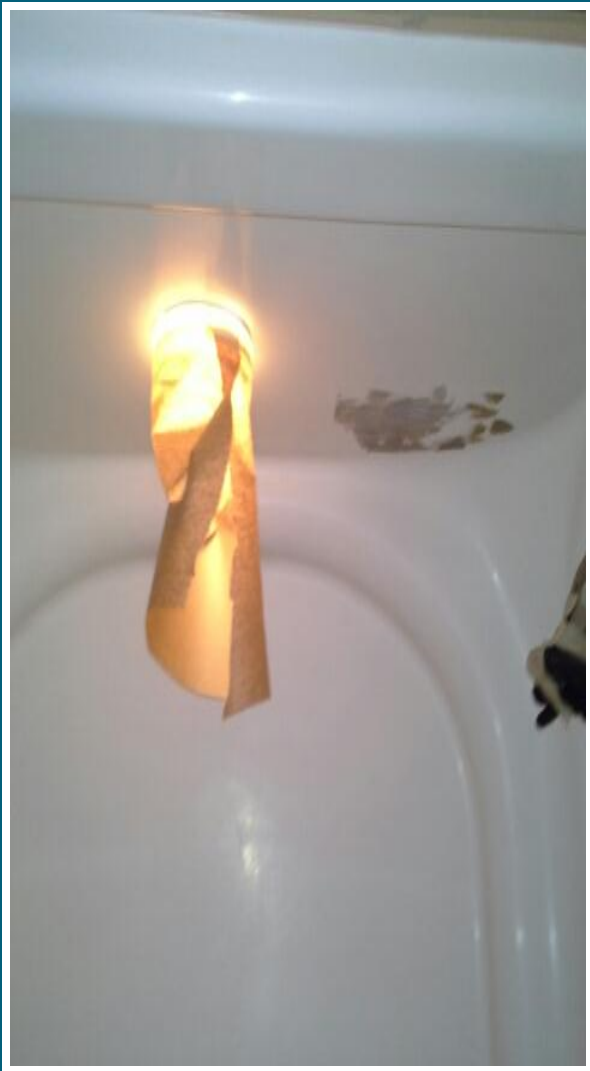

Fiberglass Shower, re glaze, removal of scratches and stains

Before

Fiberglass Shower: chip repair, removal of scratches and stains

Before

Fiberglass bathtub chip repair, refinishing, removal of scratches and stains

# Fiberglass SHOWER removal of scratches and stains

Shower Refinishing

Shower Refinishing removal of scratches and stains

- \*Showers & Much More...
- \*Showers or Tub/Showers
- \*Shower Pans
- \*Fiberglass Repairs

Chips, cracks and other damage in the original surface should always be repaired before refinishing.