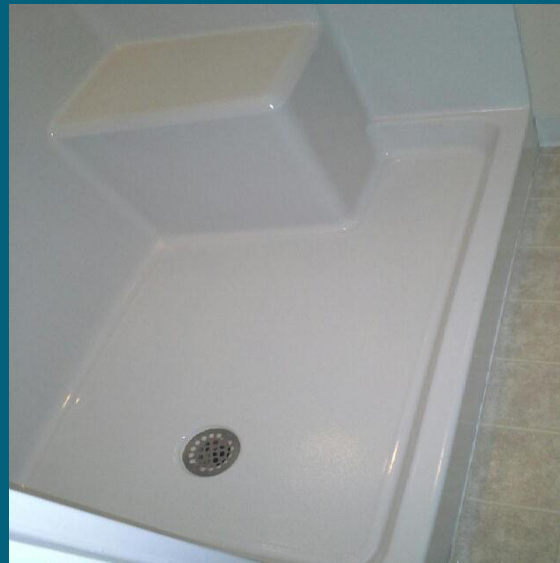

Fiberglass Shower, re glaze, removal of scratches and stains

Before

Fiberglass Shower: chip repair, removal of scratches and stains

Before

Fiberglass bathtub chip repair, refinishing, removal of scratches and stains

# Fiberglass SHOWER removal of scratches and stains

Shower Refinishing

Shower Refinishing removal of scratches and stains

- \*Showers & Much More...
- \*Showers or Tub/Showers
- \*Shower Pans
- \*Fiberglass Repairs